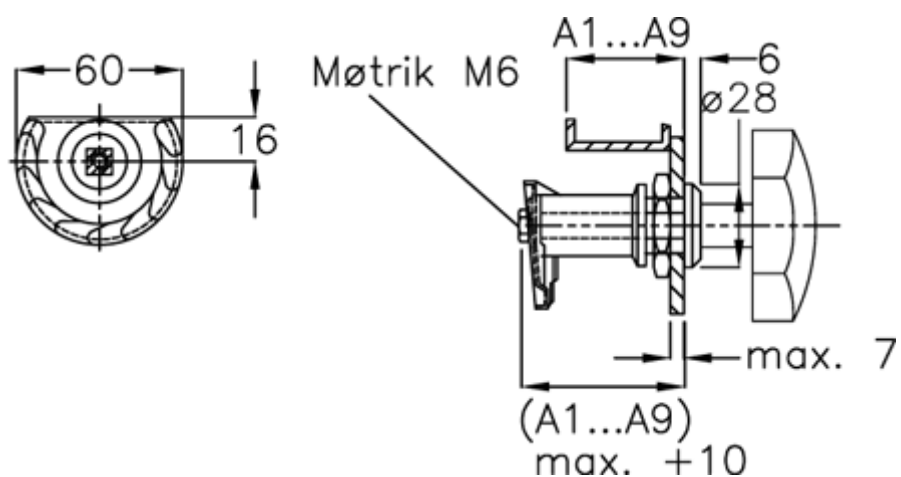

Data Sheet

Article number: 209180461
Description: E+G Door lock
GN 119-SG-A6-NI

Measures

Door + frame thickness = 42-50
Measure type = A6